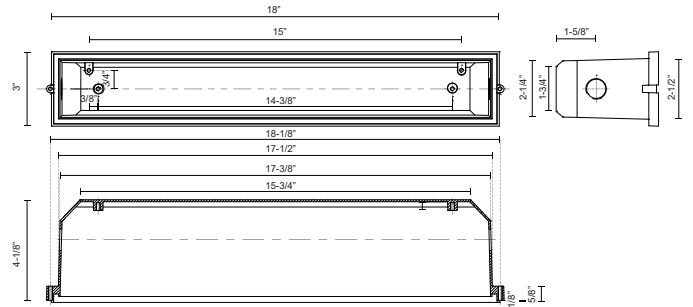

**BRISTOL
ER9420-CBOX
STEP LIGHTS**

PROJECT

DESCRIPTION

Die cast wet location back box compatible with the ER7120 and ER9420.

SPECIFICATION DETAILS

* For custom options, consult factory for details.

Fixture Dimensions	W18" x H3" x E4-1/8"
Location	Wet
Warranty	5 Years